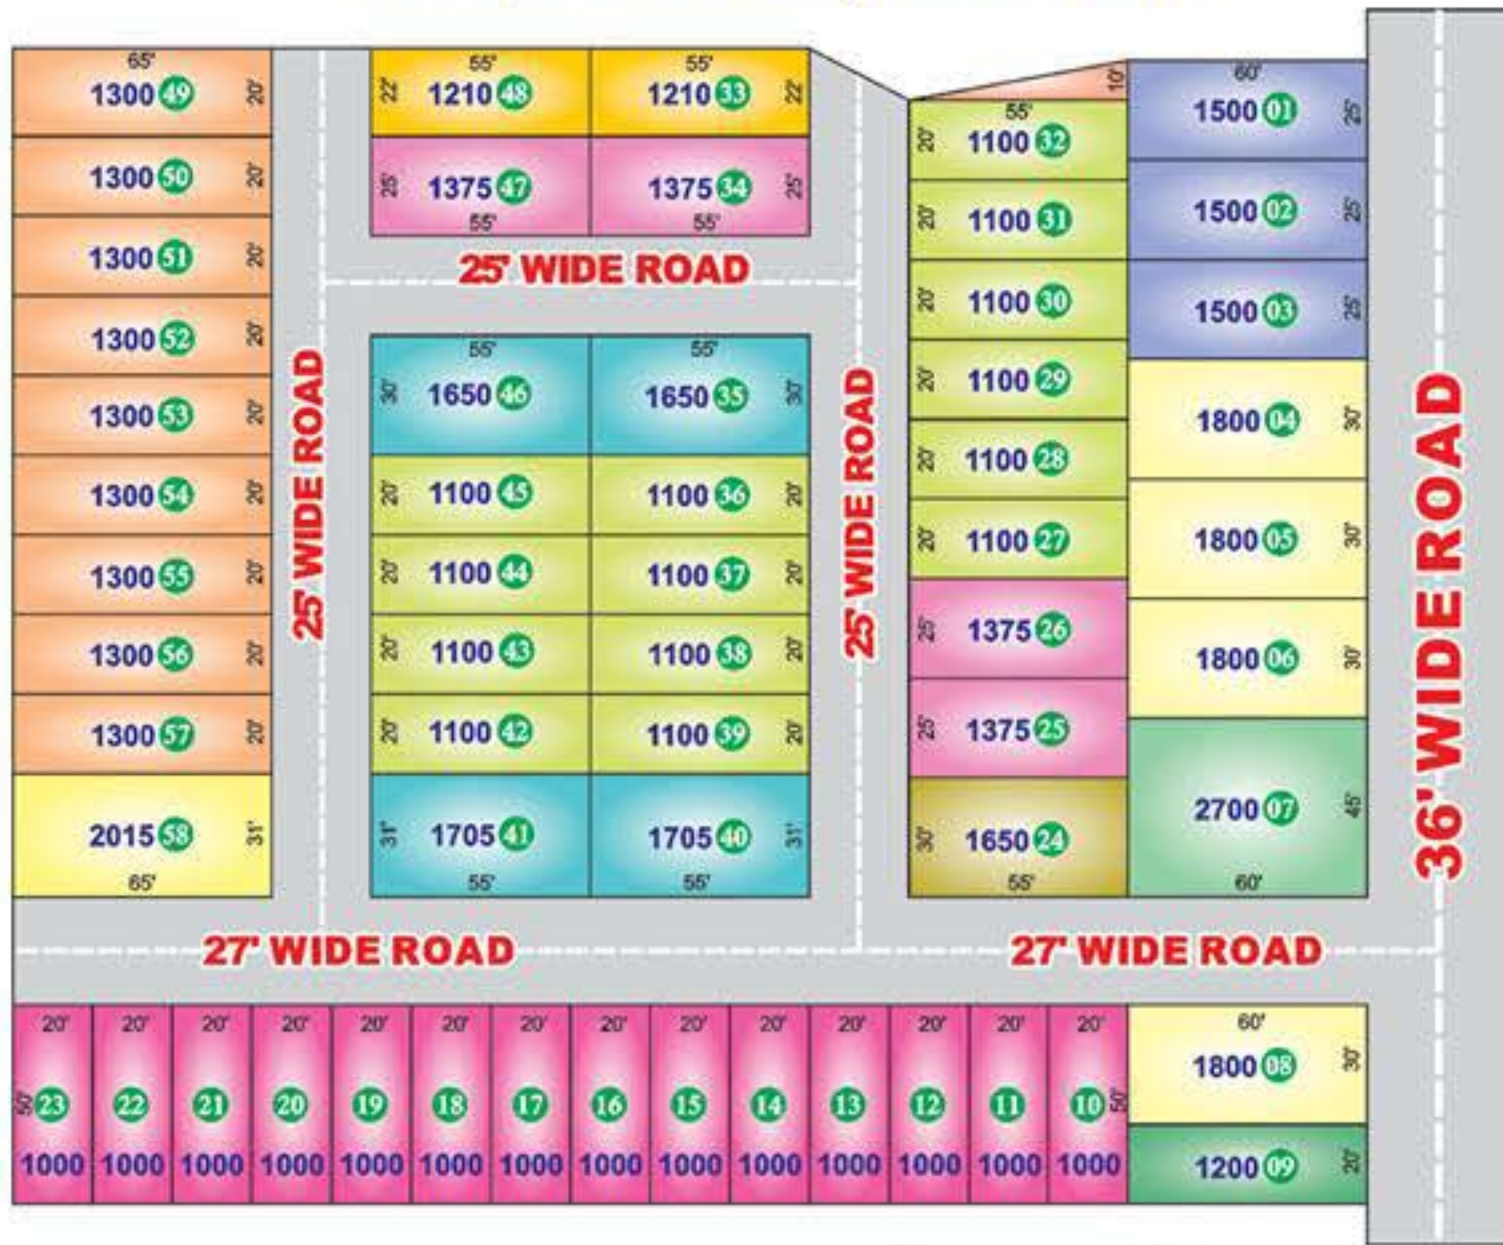

# Proposed Layout Plan

## M DISTANCE INDICATOR

- CHARBAGH RAILWAY STATION - 13KM
- ALAMBAGH BUSS STATION - 11KM
- SHAHEED PATH - 4KM
- AIRPORT - 12KM
- HAZRATGANJ - 13KM
- INTERNATIONAL CRICKET STADIUM - 11KM
- IT CITY - 11KM